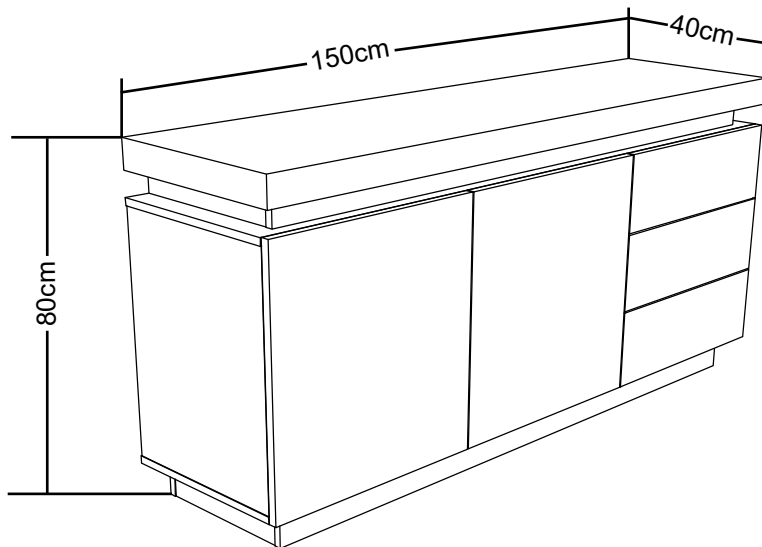

PRODUCT NAME

BLANC 150 Buffet with Led

EN

1. Identify the parts which make up your piece of furniture.
  2. Gather the hardware parts and count them.
  3. Have the necessary assembly tools ready.
  4. Organize a space for assembly, wall carpeting or a blanket will protect the furniture against scratches.
  5. Never force the assembling while you put the parts together. You are recommended to tighten the screws after the furniture has been used for some time.
  6. After assembling this product, it is advisable to regularly ventilate the room for a few days.
- KEEP THE ASSEMBLY INSTRUCTION. THE RELEVANT INFORMATION YOU CAN FIND ON IT WILL HELP YOU GET IN TOUCH WITH YOUR STORE IF A PART WAS TO BE MISSING.

No.	Size	Qty	Ctn no
1	1500x398x60	1	2
2	1500x380x15	1	3
3	1500x380x15	1	3
4	564x380x15	1	3
5	564x380x15	1	3
6	564x380x15	1	2
7	564x380x15	1	2
8	594x497x18	1	1
9	594x497x18	1	1

No.	Size	Qty	Ctn no.
10	478x360x15	2	1
11	497x196x18	3	2
12	350x94x12	3	1
13	350x94x12	3	1
14	429x94x12	3	1
15	437x342x5	3	1
16	1400x95x15	1	2
17	335x95x15	1	1
18	335x95x15	1	1

No.	Size	Qty	Ctn no.
19	317x95x15	2	1
20	479x76x15	2	1
21	1400x94x15	1	2
22	300x94x15	2	1
23	300x94x15	2	1
24	1375x103x5	1	2
25	572x487x5	2	1
26	572x487x5	1	1
27	1400x96x15	1	2

7

101 x 8	102 x 18	104 x 12	110 x 1	103 x 18
Ø 7x32.5mm	Ø 15x11mm	Ø 6x30mm		Ø 21mm

8

110 x 1	117 x 12	118 x 12	125 x 1	126 x 1
	Ø 3x20mm		41x21x12mm	L=3000mm

9

**ATTENTION**

For your safety it is imperative to fix your furniture to the wall.  
 Pour votre sécurité il est impératif de fixer votre meuble au mur.