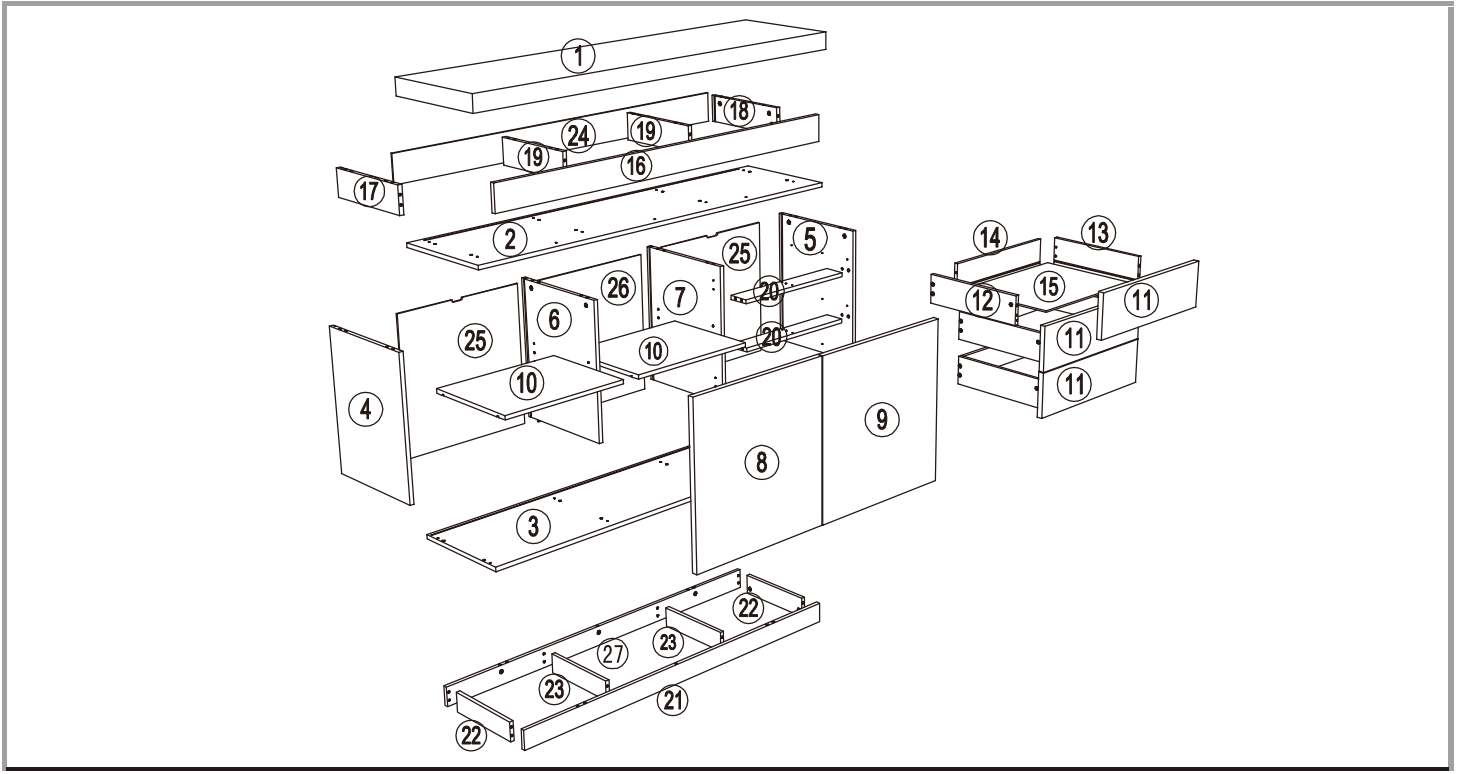

PRODUCT NAME

BLANC 150 Buffet with Led

EN

1. Identify the parts which make up your piece of furniture.
  2. Gather the hardware parts and count them.
  3. Have the necessary assembly tools ready.
  4. Organize a space for assembly, wall carpeting or a blanket will protect the furniture against scratches.
  5. Never force the assembling while you put the parts together. You are recommended to tighten the screws after the furniture has been used for some time.
  6. After assembling this product, it is advisable to regularly ventilate the room for a few days.
- KEEP THE ASSEMBLY INSTRUCTION. THE RELEVANT INFORMATION YOU CAN FIND ON IT WILL HELP YOU GET IN TOUCH WITH YOUR STORE IF A PART WAS TO BE MISSING.

No.	Size	Qty	Ctn no
1	1500x398x60	1	2
2	1500x380x15	1	3
3	1500x380x15	1	3
4	564x380x15	1	3
5	564x380x15	1	3
6	564x380x15	1	2
7	564x380x15	1	2
8	594x497x18	1	1
9	594x497x18	1	1

No.	Size	Qty	Ctn no.
10	478x360x15	2	1
11	497x196x18	3	2
12	350x94x12	3	1
13	350x94x12	3	1
14	429x94x12	3	1
15	437x342x5	3	1
16	1400x95x15	1	2
17	335x95x15	1	1
18	335x95x15	1	1

7

101 x 8	102 x 18	104 x 12	110 x 1	103 x 18
Ø 7x32.5mm	Ø 15x11mm	Ø 6x30mm		Ø 21mm

8

110 x 1	117 x 12	118 x 12	125 x 1	126 x 1
	Ø 3x20mm		41x21x12mm	L=3000mm

9

**ATTENTION**

For your safety it is imperative to fix your furniture to the wall.  
 Pour votre sécurité il est impératif de fixer votre meuble au mur.

11

x 3

128 x6	104 x6					
Ø10	Ø6x30					
105 x12	106 x12	107 x6	109 x18	110 x1	121 x3	122 x3
Ø6x19.5mm	Ø12x10mm	Ø5x50mm	Ø4x12mm		350mm	350mm

12